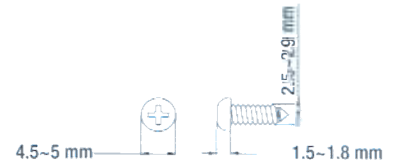

Wall-Mount Information Sheet

Suggested Mounting Hardware

For SR216,SR224,SR2016

For SD205,SD208,SD216,SD2005,SD2008,PSUS4

NOTE: LINKSYS is not responsible for damages incurred by insecure wall-mounting hardware