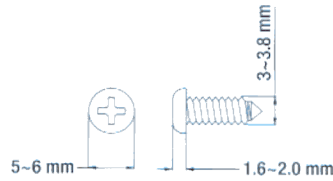

Wall-Mount Information Sheet

Suggested Mounting Hardware

For SR216,SR224,SR2016

For SD205,SD208,SD216,SD2005,SD2008,PSUS4

NOTE: LINKSYS is not responsible for damages incurred by insecure wall-mounting hardware